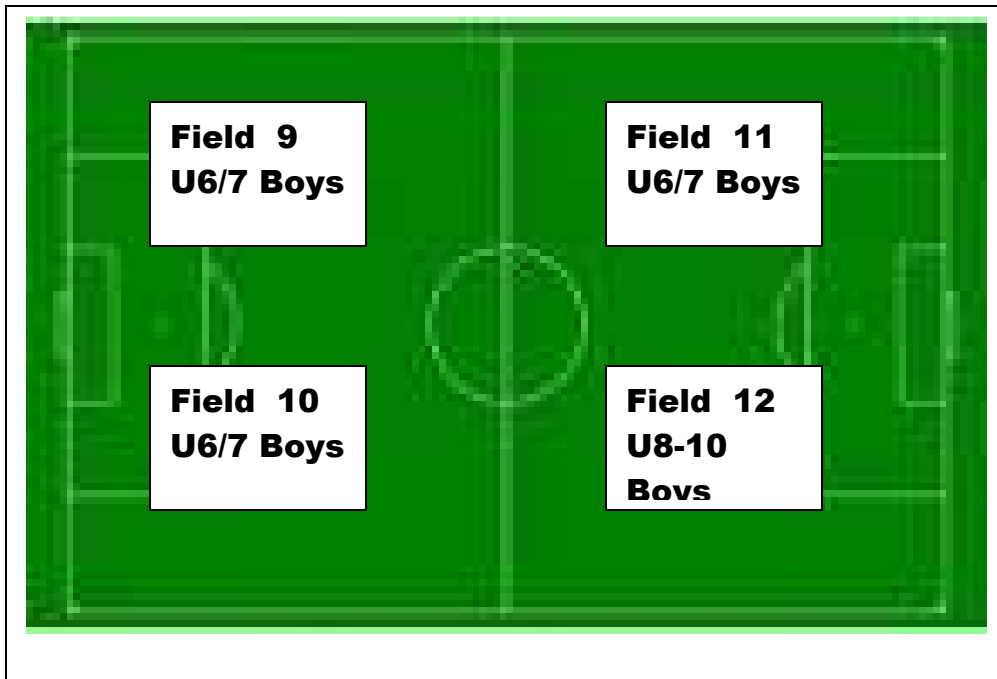

Ireland Park – Field C: Saturday AM:

Field 7
U6/7 Girls

Field 8
U6/7 Girls

Ireland Park-Field D: Saturday AM:

Field 13
U8-10 Girls